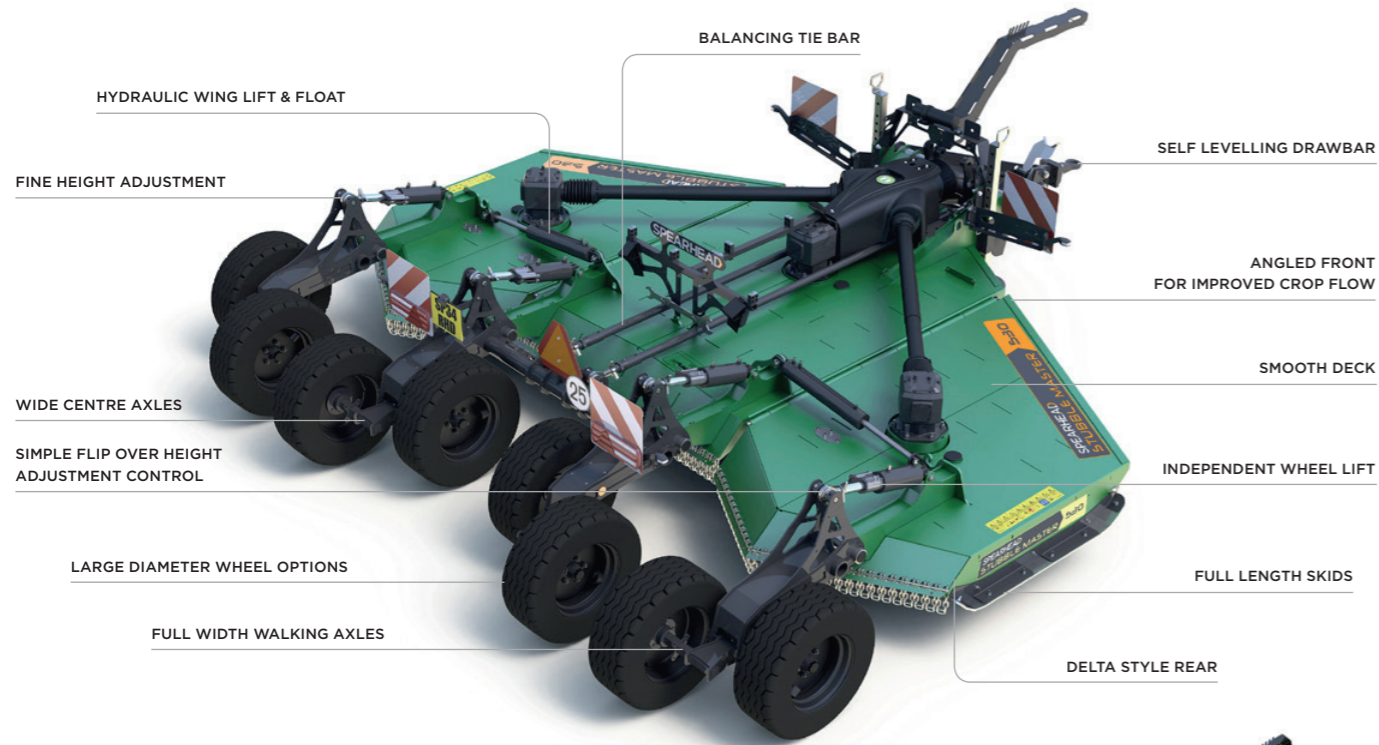

STUBBLE MASTER 530 HD

Commonly known as the “beefed up 500”, that’s not far off. A harder wearing design, it has a Hardox steel deck and a 225HP driveline (compared to 165HP). Everything about this compact machine is incredibly robust.

Radial tyres take challenging terrain in their stride, ensuring a smoother ride. Meanwhile a larger axle and drawbar make the 530 a tough little Stubble Master.

Grass seed farms welcome our high-end machines. When you’re intensively cutting three times a year, every efficiency counts.

- ▶ A heavy-duty, compact machine.
- ▶ 225HP gearbox for additional power.
- ▶ Hard wearing specification.

HP TRACTOR HP	TRANSPORT WIDTH	CUTTING WIDTH	PTO SPEED	GEARBOX RATING	NUMBER OF WHEELS	NUMBER OF ROTORS	NUMBER OF BLADES	CUTTING HEIGHT
120hp (89kW)	3.00m (9' 9")	5.20m (17' 1")	1000rpm	250hp & 111hp	8	3	18	25 - 400mm (1" - 16")

HP
TRACTOR POWER
120hp
(89kW)

CUT WIDTH
5.20m
(17' 1")

- OPTIONS**
- ▶ 20, 6 or 21 SPLINE INPUT DRIVESHAFT
 - ▶ STANDARD, SWIVEL OR K80 TOWING EYE
 - ▶ FRONT FLAP KIT
 - ▶ REAR IMPLEMENT DRAWBAR KIT AND HOSES
 - ▶ AIR BRAKES