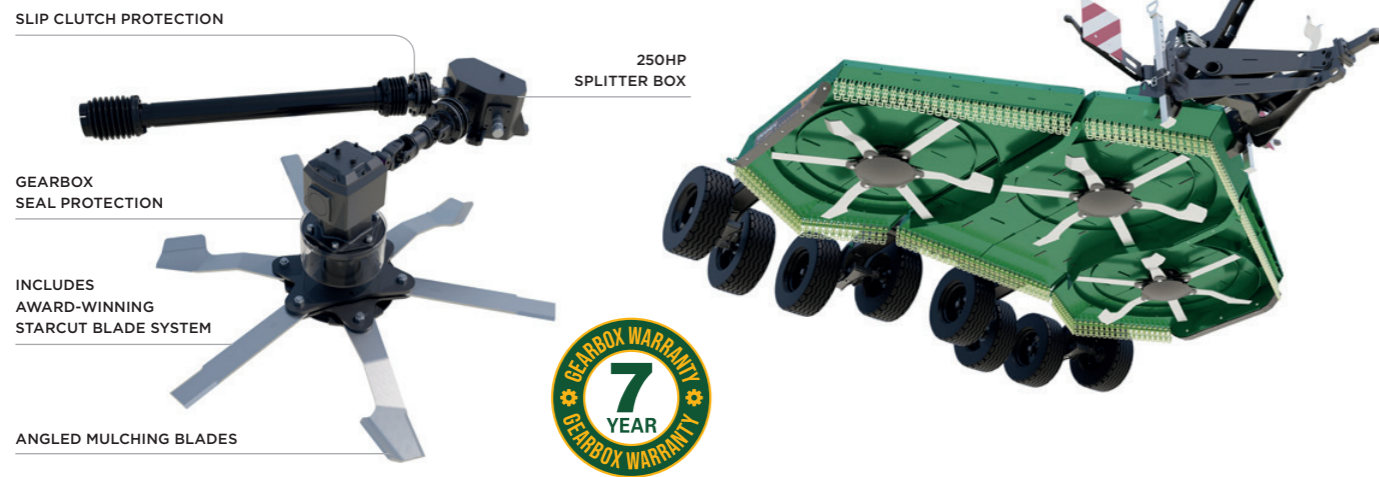

STUBBLE MASTER 530 HD

Commonly known as the “beefed up 500”, that’s not far off. A harder wearing design, it has a Hardox steel deck and a 225HP driveline (compared to 165HP). Everything about this compact machine is incredibly robust.

Radial tyres take challenging terrain in their stride, ensuring a smoother ride. Meanwhile a larger axle and drawbar make the 530 a tough little Stubble Master.

Grass seed farms welcome our high-end machines. When you’re intensively cutting three times a year, every efficiency counts.

- ▶ A heavy-duty, compact machine.
- ▶ 225HP gearbox for additional power.
- ▶ Hard wearing specification.

HP TRACTOR HP	TRANSPORT WIDTH	CUTTING WIDTH	PTO SPEED	GEARBOX RATING	NUMBER OF WHEELS	NUMBER OF ROTORS	NUMBER OF BLADES	CUTTING HEIGHT
120hp (89kW)	3.00m (9' 9")	5.20m (17' 1")	1000rpm	250hp & 111hp	8	3	18	25 - 400mm (1" - 16")

HP
TRACTOR POWER
120hp
(89kW)

CUT WIDTH
5.20m
(17' 1")

- OPTIONS**
- ▶ 20, 6 or 21 SPLINE INPUT DRIVESHAFT
 - ▶ STANDARD, SWIVEL OR K80 TOWING EYE
 - ▶ FRONT FLAP KIT
 - ▶ REAR IMPLEMENT DRAWBAR KIT AND HOSES
 - ▶ AIR BRAKES